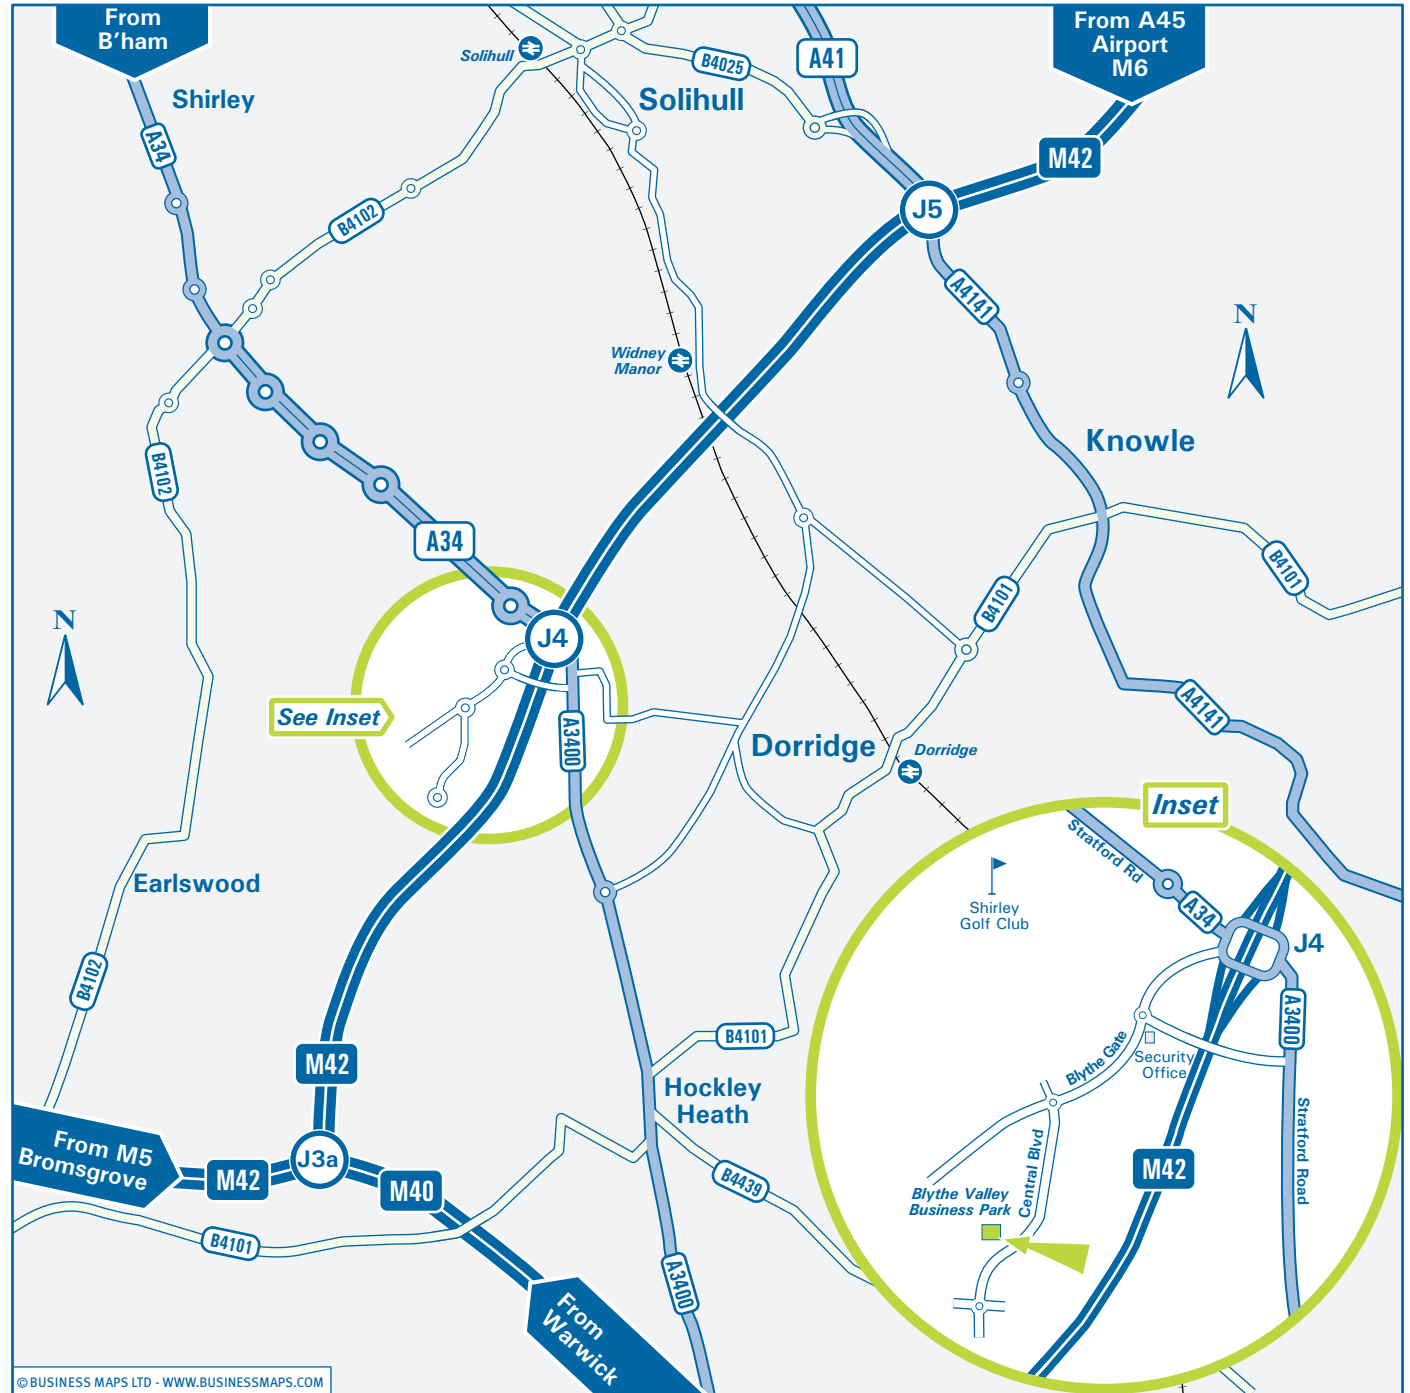

Balfour Beatty Engineering Services

Trigen House
Central Boulevard
Blythe Valley Park
Solihull, West Midlands B90 8AB
Telephone: 0121 746 7900 - Fax: 0121 746 7999
www.bbosl.com

From M42

- Leave the M42 at Junction 4 (signed Shirley A34) and follow the signs for the Blythe Valley Business Park.
- On entering the Business Park go straight on at the first roundabout, passing the park security office on your left.
- At the next roundabout turn left onto Central Boulevard.
- Continue along Central Boulevard and Trigen House is located on the right hand side (see inset)

By Train

- Solihull station is served by Chiltern and London Midland
- Trains with links from the City Centre.
- Trains from Birmingham International will need to go via Birmingham City Centre (no direct line).
- Taxis and the Blythe Valley Shuttle Bus Service (bus service 166) are available from the station and Blythe Valley Park
- For further information on train times and fares telephone the National Rail Enquiry Line on 08457 48 49 50.